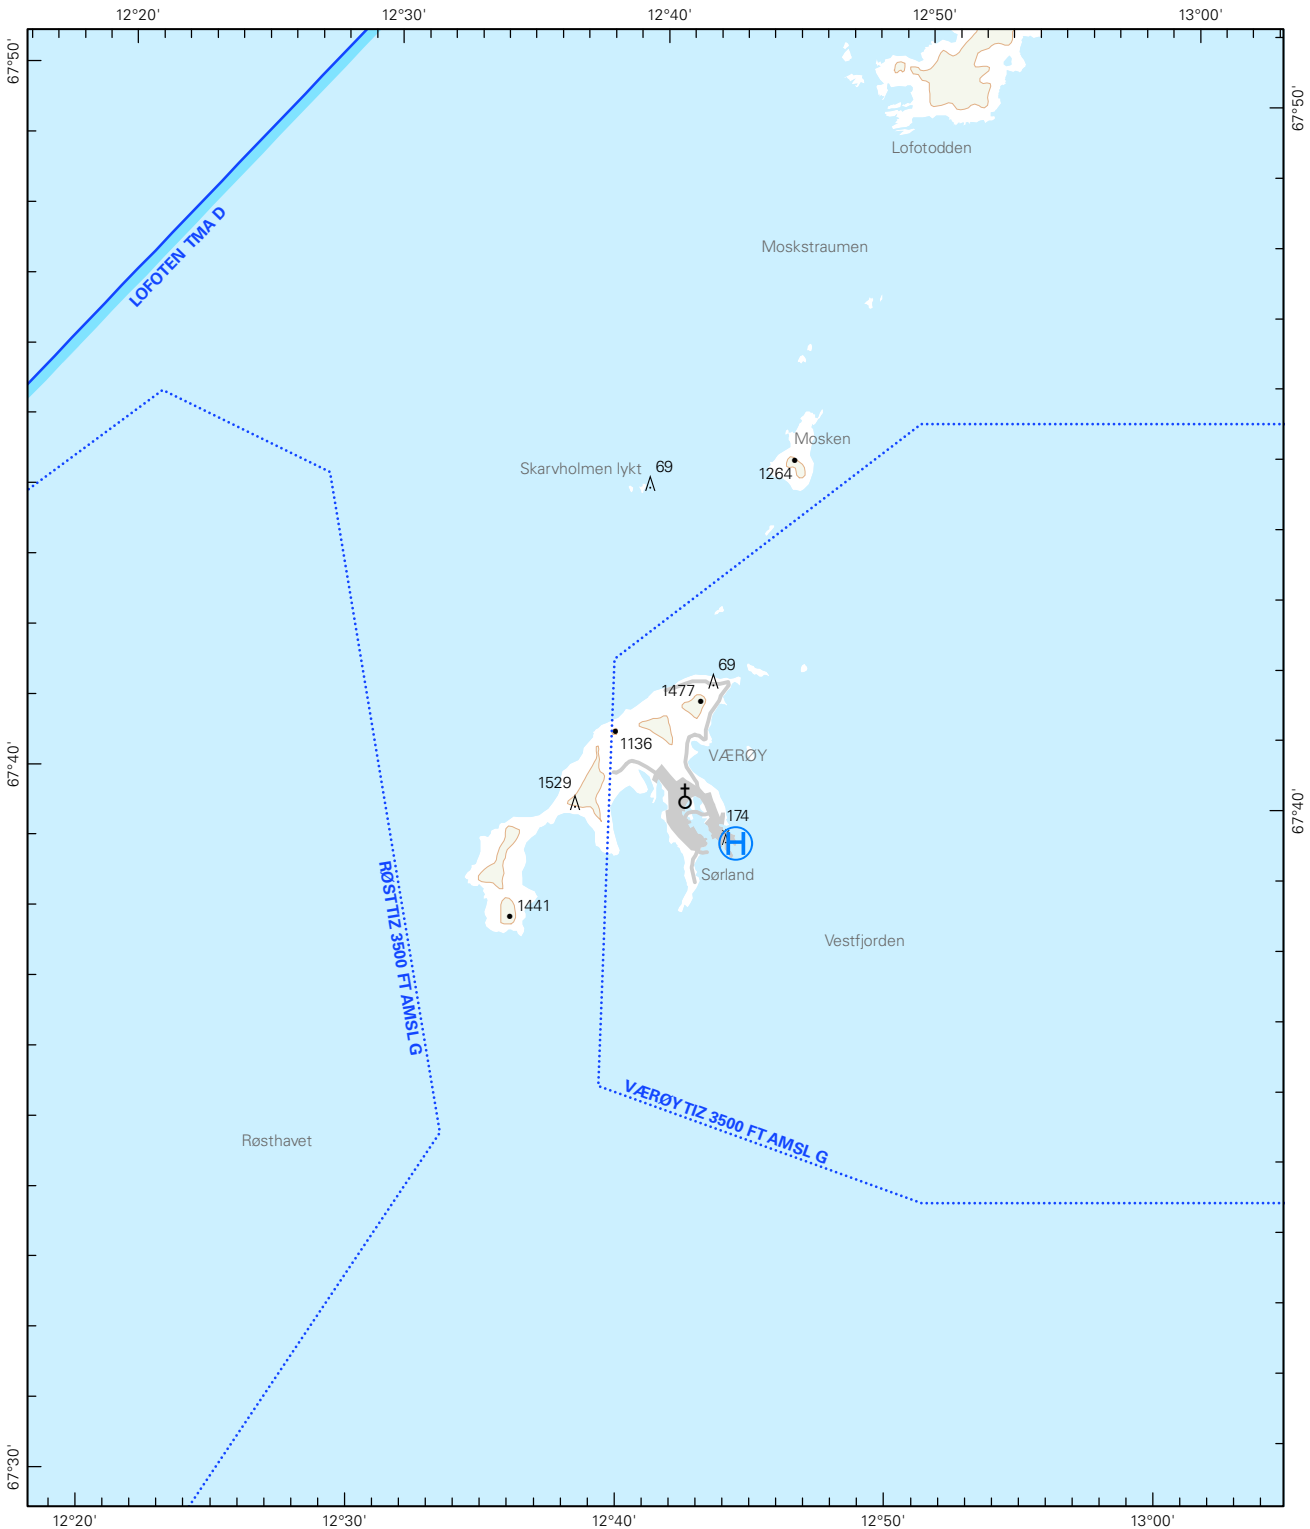

VAC - VISUAL APPROACH CHART

PLAN VIEW SCALE: 1:200 000

VÆRØY RADIO: 118.025	FATO ELEV: 15	ELEV, ALT AND HGT IN FT	VÆRØY VÆRØY NORWAY
BODØ FIS: 126.450	OBSTACLES LESS THAN 100 FT GND ARE NORMALLY NOT SHOWN		
MAGNETIC VARIATION: 4.1 ° E (2015)			
TRANSITION ALTITUDE: 7000			